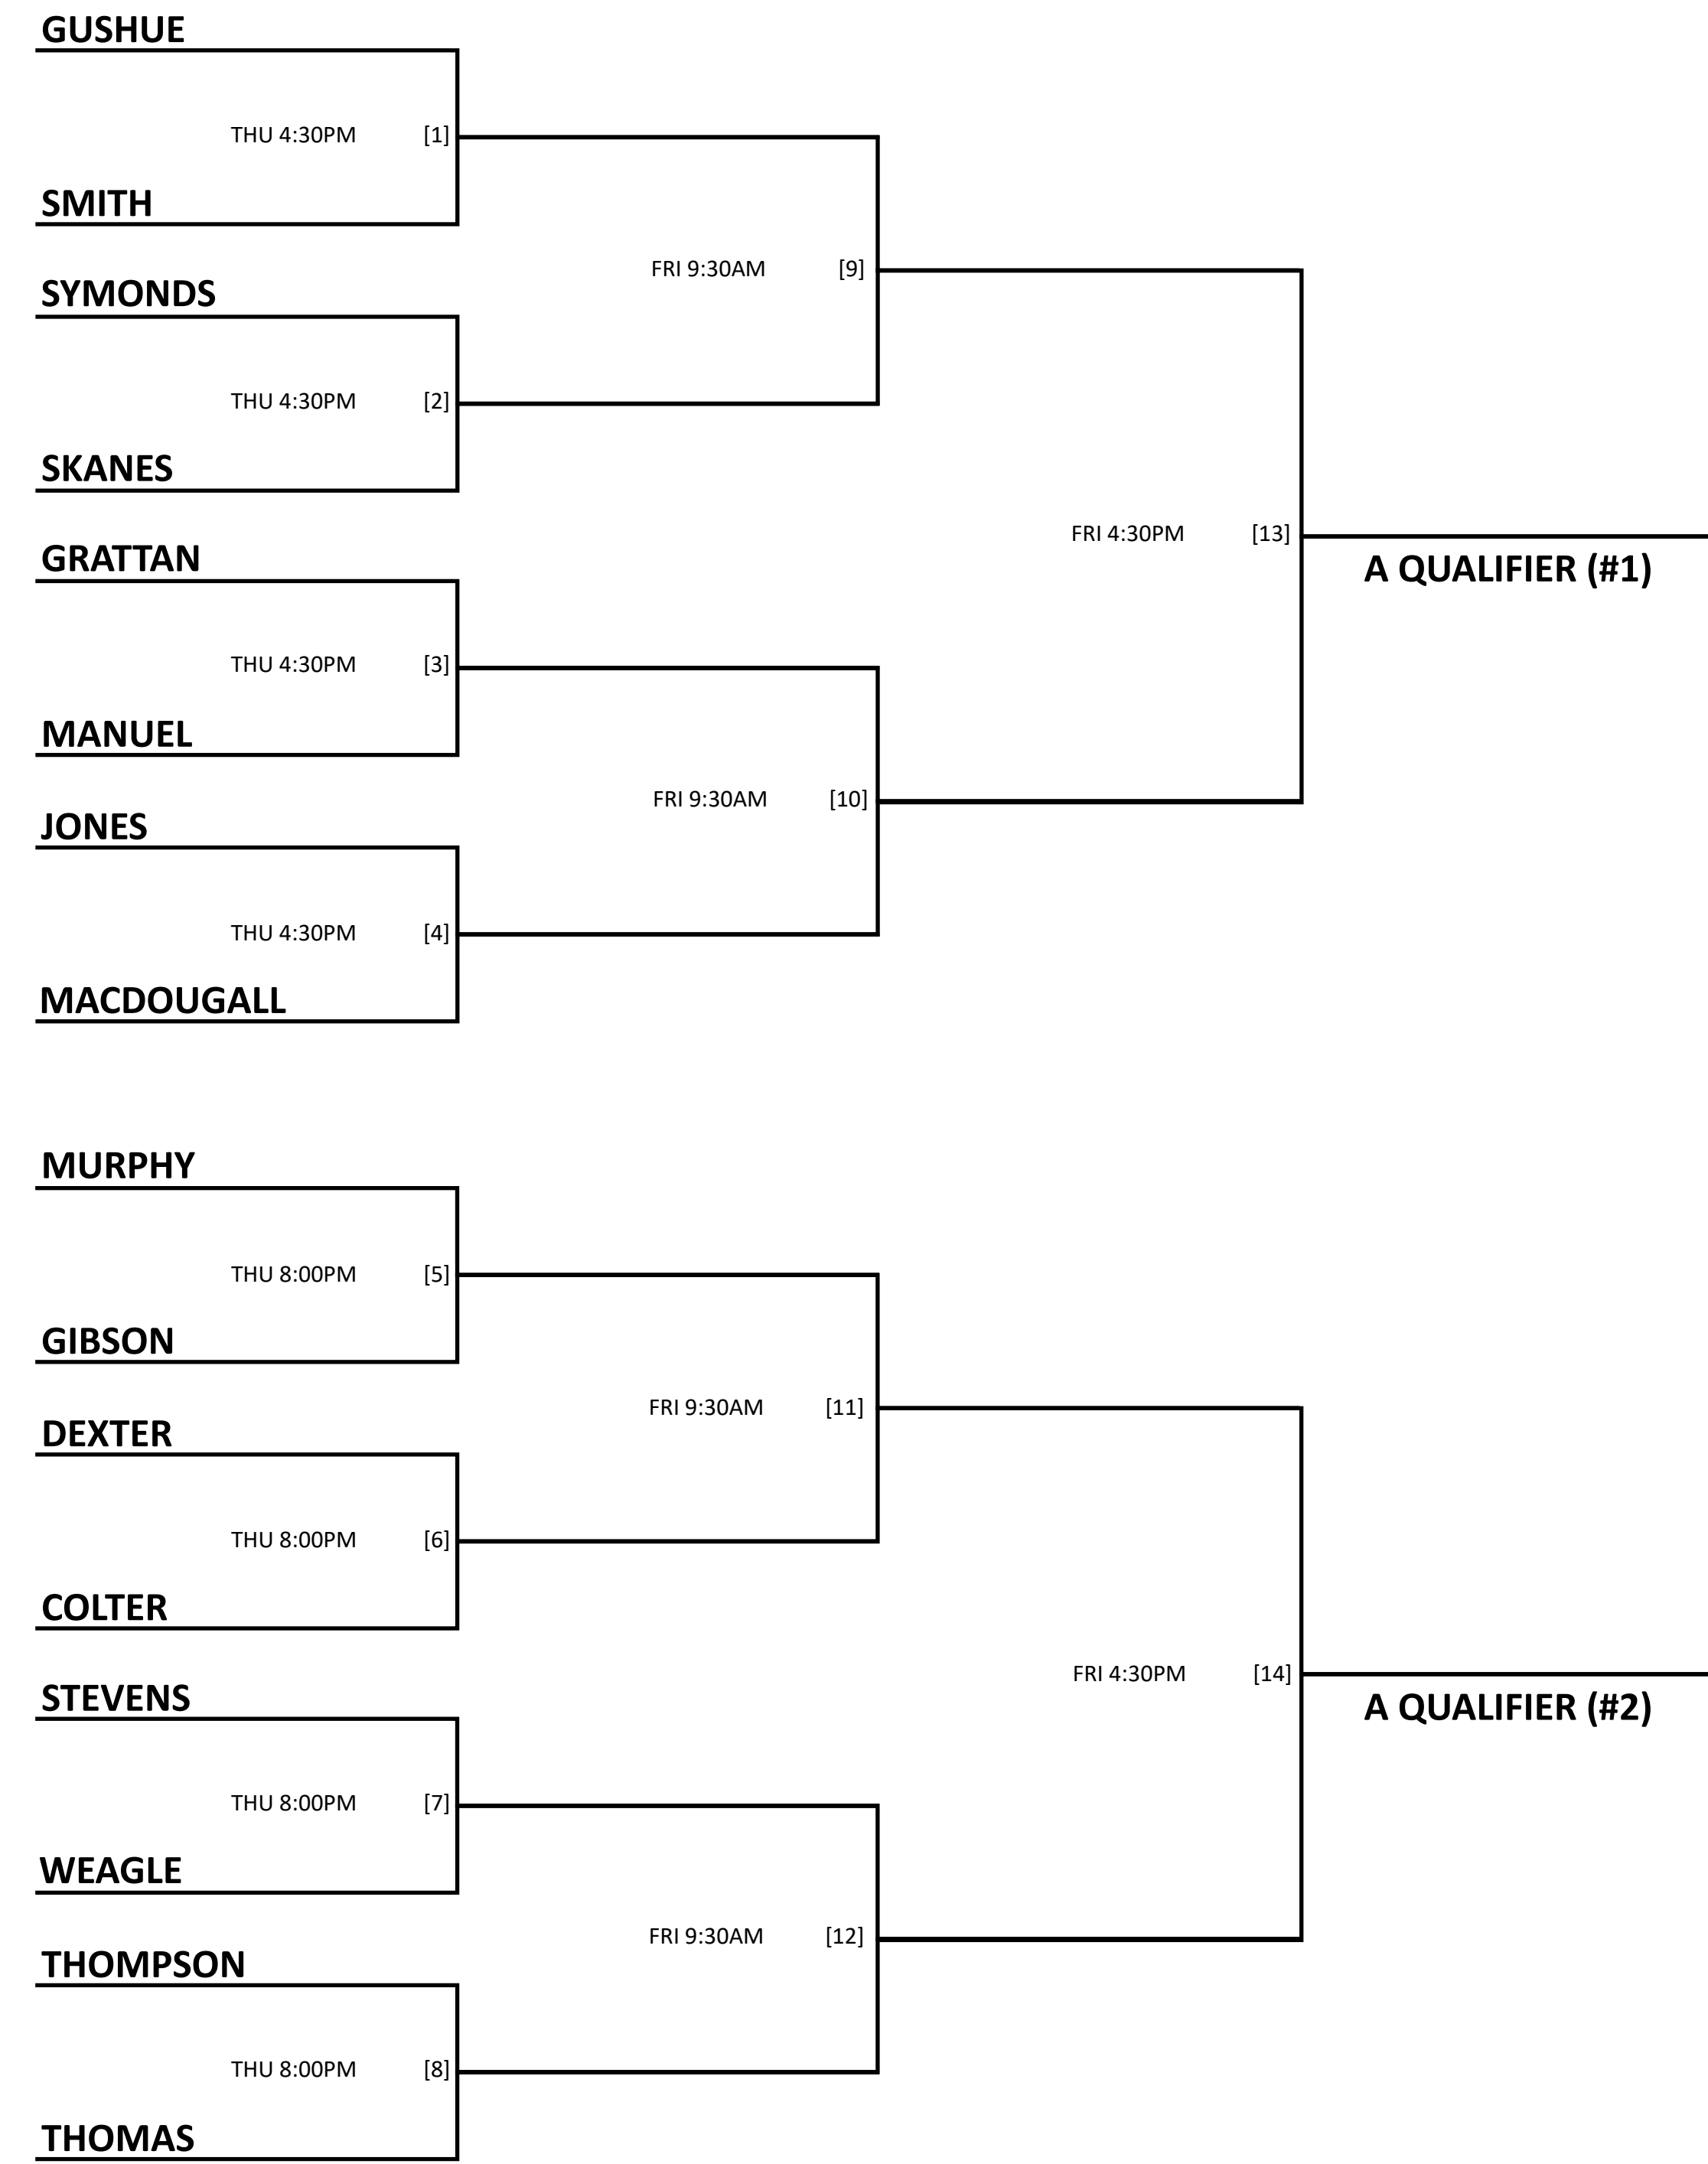

DRAW SCHEDULE

A EVENT

B EVENT

C EVENT

SCORESHEET

GAME	TIME	SHEET	TEAMS	SCORE	GAME	TIME	SHEET	TEAMS	SCORE	GAME	TIME	SHEET	TEAMS	SCORE
1	THU 4:30PM	1	GUSHUE vs. SMITH	-	13	FRI 4:30PM	8	W9 vs. W10	-	31	SAT 4:30PM	2	vs.	-
2	THU 4:30PM	8	SYMONDS vs. SKANES	-	14	FRI 4:30PM	2	W11 vs. W12	-	32	SAT 4:30PM	8	vs.	-
3	THU 4:30PM	2	GRATTAN vs. MANUEL	-	21	FRI 4:30PM	4	L9 vs. L10	-	33	SAT 4:30PM	4	vs.	-
4	THU 4:30PM	4	JONES vs. MACDOUGALL	-	22	FRI 4:30PM	1	L11 vs. L12	-	QF	SAT 8:00PM		QUARTERFINALS	
5	THU 8:00PM	1	MURPHY vs. GIBSON	-	19	FRI 8:00PM	8	W15 vs. W16	-	SF	SUN 9:30AM		SEMIFINALS	
6	THU 8:00PM	8	DEXTER vs. COLTER	-	20	FRI 8:00PM	2	W17 vs. W18	-	FINAL	SUN 1:00PM			-
7	THU 8:00PM	2	STEVENS vs. WEAGLE	-	26	FRI 8:00PM	1	L15 vs. L16	-					
8	THU 8:00PM	4	THOMPSON vs. THOMAS	-	27	FRI 8:00PM	4	L17 vs. L18	-					
9	FRI 9:30AM	2	W1 vs. W2	-	25	SAT 9:30AM	8	W21 vs. W22	-					
10	FRI 9:30AM	1	W3 vs. W4	-	30	SAT 9:30AM	1	L19 vs. L20	-					
11	FRI 9:30AM	4	W5 vs. W5	-	23	SAT 1:00PM	1	W19 vs. L14	-					
12	FRI 9:30AM	8	W7 vs. W8	-	24	SAT 1:00PM	4	W20 vs. L13	-					
15	FRI 1:00PM	2	L1 vs. L4	-	28	SAT 1:00PM	8	W5 vs. W5	-					
16	FRI 1:00PM	4	L2 vs. L3	-	29	SAT 1:00PM	2	vs.	-					
17	FRI 1:00PM	8	L5 vs. L7	-										
18	FRI 1:00PM	1	L6 vs. L8	-										

CHAMPIONSHIP