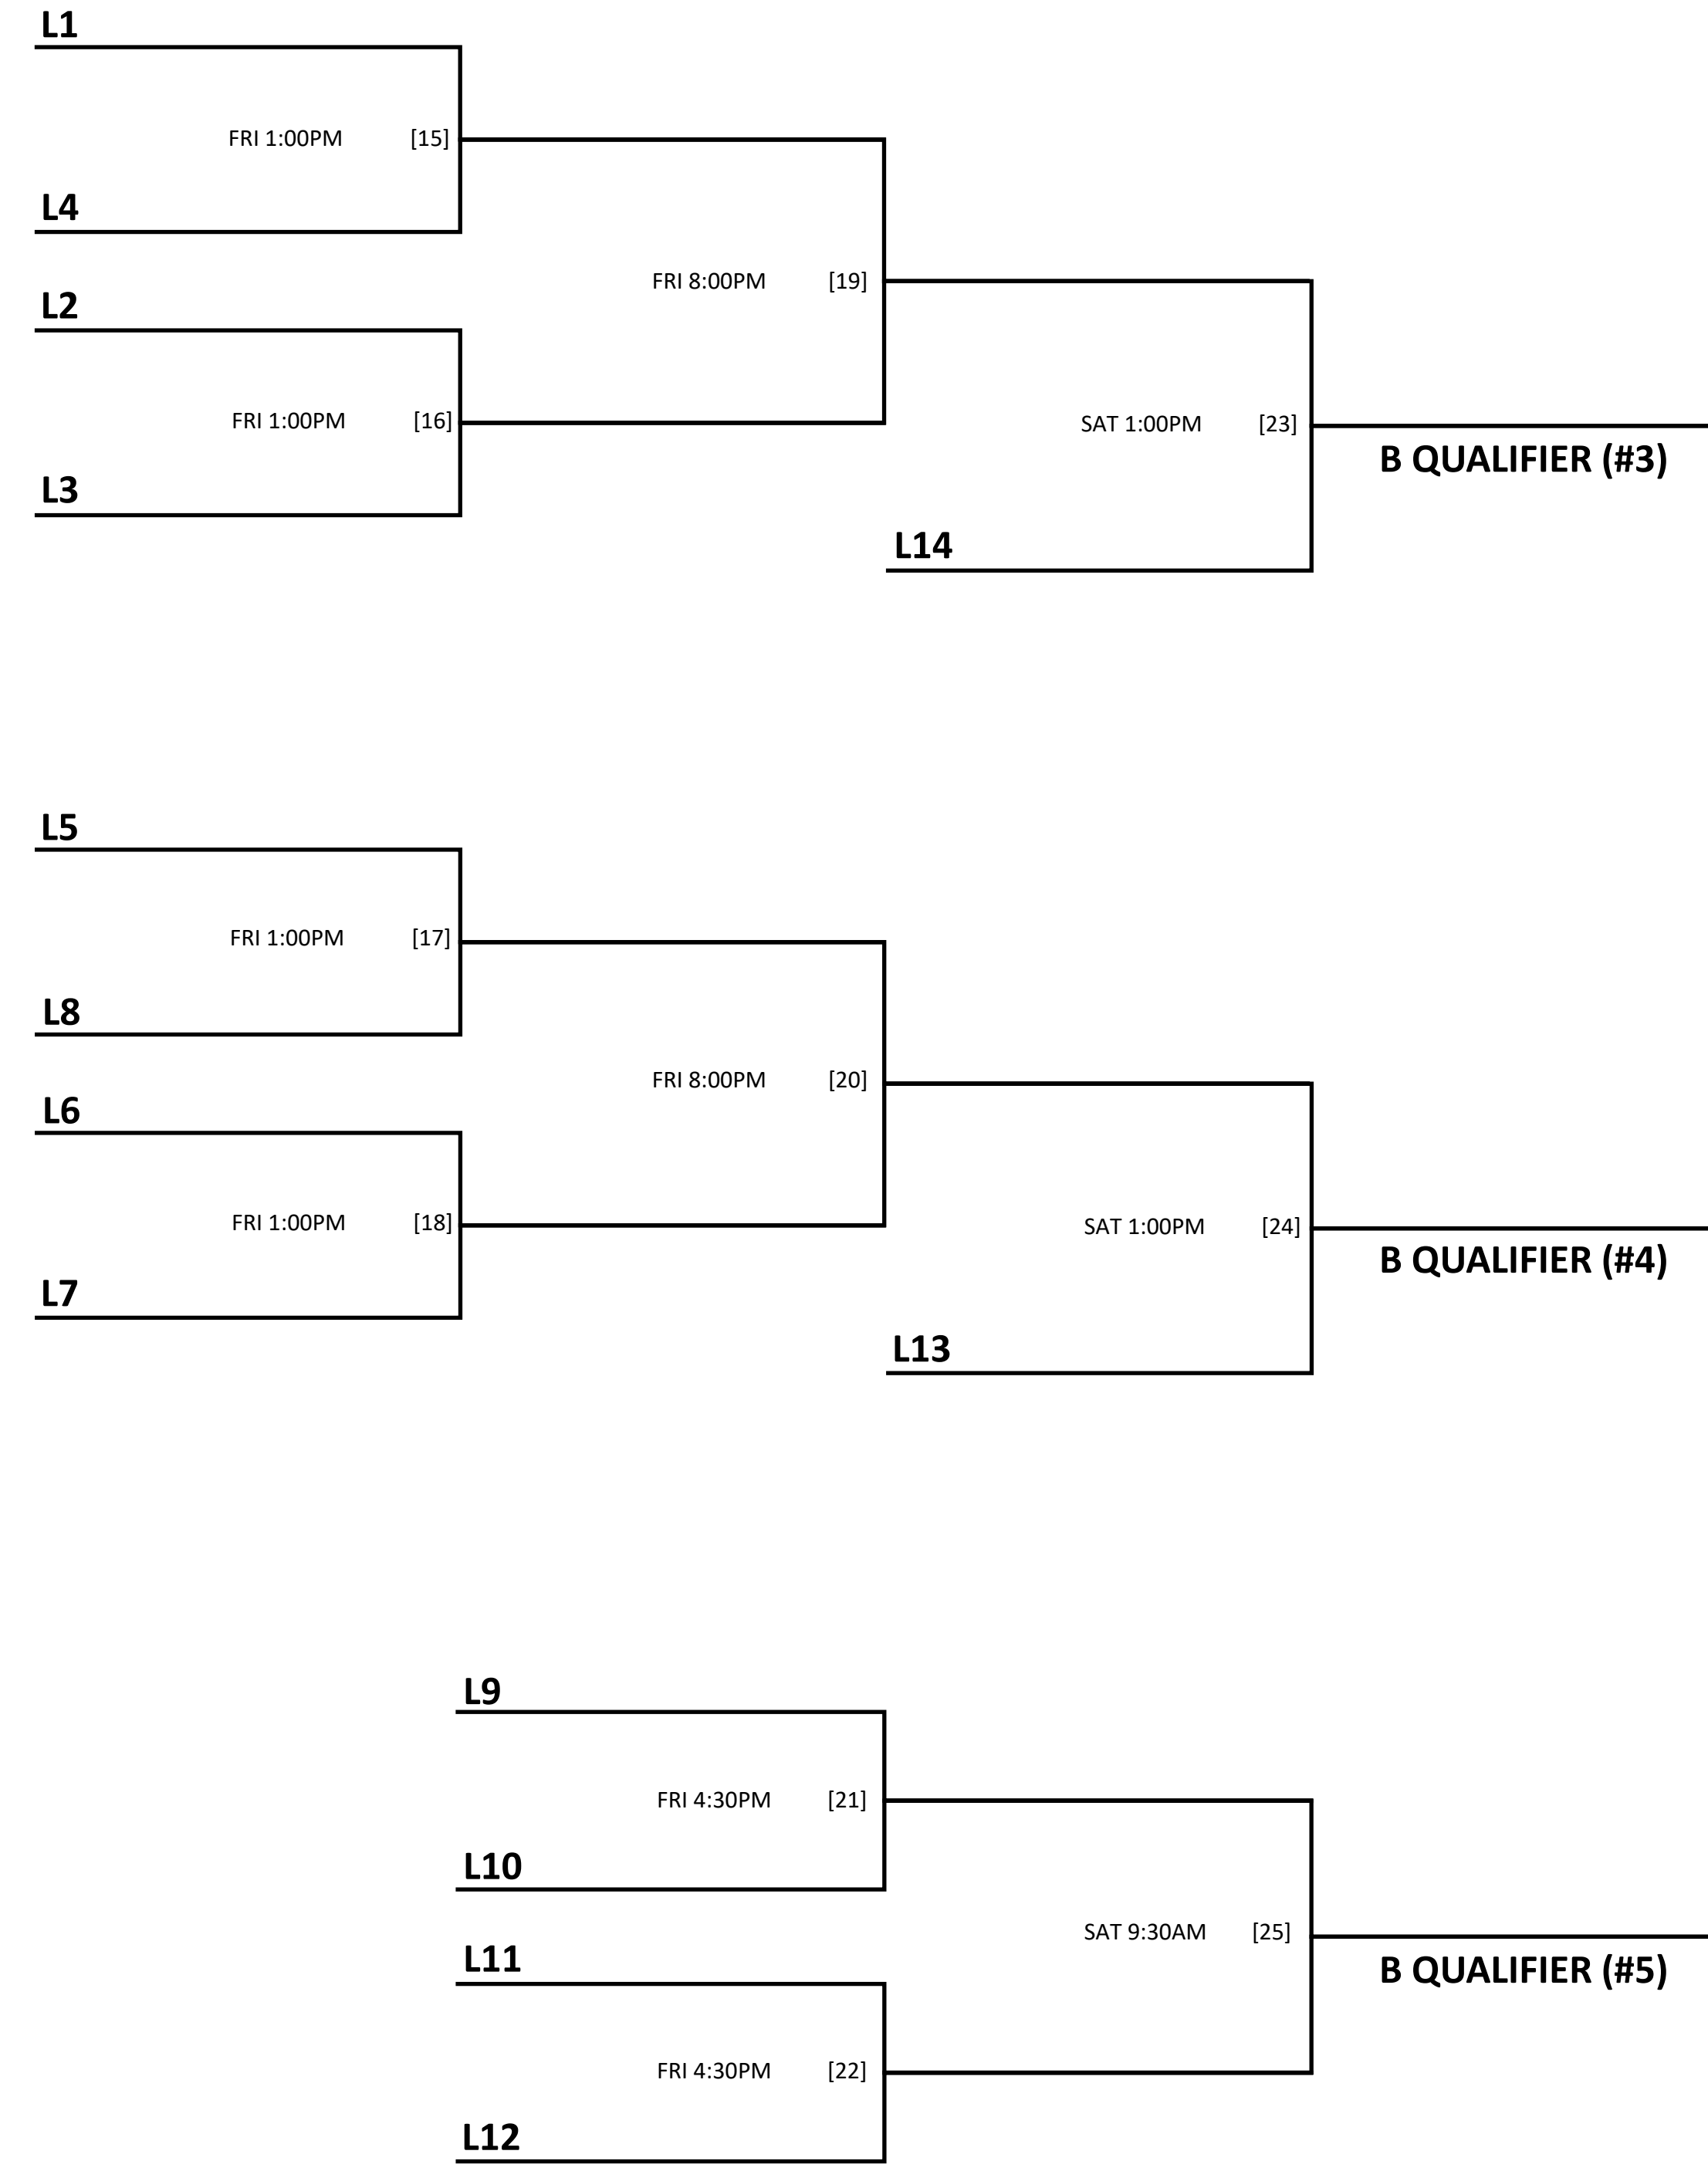

DRAW SCHEDULE

A EVENT

B EVENT

C EVENT

SCORESHEET

GAME	TIME	SHEET	TEAMS	SCORE	GAME	TIME	SHEET	TEAMS	SCORE	GAME	TIME	SHEET	TEAMS	SCORE
1	THU 4:30PM	1	GUSHUE vs. SMITH	-	13	FRI 4:30PM	8	W9 vs. W10	-	31	SAT 4:30PM	2	vs.	-
2	THU 4:30PM	8	SYMONDS vs. SKANES	-	14	FRI 4:30PM	2	W11 vs. W12	-	32	SAT 4:30PM	8	vs.	-
3	THU 4:30PM	2	GRATTAN vs. MANUEL	-	21	FRI 4:30PM	4	L9 vs. L10	-	33	SAT 4:30PM	4	vs.	-
4	THU 4:30PM	4	JONES vs. MACDOUGALL	-	22	FRI 4:30PM	1	L11 vs. L12	-	QF	SAT 8:00PM		QUARTERFINALS	
5	THU 8:00PM	1	MURPHY vs. GIBSON	-	19	FRI 8:00PM	8	W15 vs. W16	-	SF	SUN 9:30AM		SEMIFINALS	
6	THU 8:00PM	8	DEXTER vs. COLTER	-	20	FRI 8:00PM	2	W17 vs. W18	-	FINAL	SUN 1:00PM			-
7	THU 8:00PM	2	STEVENS vs. WEAGLE	-	26	FRI 8:00PM	1	L15 vs. L16	-					
8	THU 8:00PM	4	THOMPSON vs. THOMAS	-	27	FRI 8:00PM	4	L17 vs. L18	-					
9	FRI 9:30AM	2	W1 vs. W2	-	25	SAT 9:30AM	8	W21 vs. W22	-					
10	FRI 9:30AM	1	W3 vs. W4	-	30	SAT 9:30AM	1	L19 vs. L20	-					
11	FRI 9:30AM	4	W5 vs. W5	-	23	SAT 1:00PM	1	W19 vs. L14	-					
12	FRI 9:30AM	8	W7 vs. W8	-	24	SAT 1:00PM	4	W20 vs. L13	-					
15	FRI 1:00PM	2	L1 vs. L4	-	28	SAT 1:00PM	8	W5 vs. W5	-					
16	FRI 1:00PM	4	L2 vs. L3	-	29	SAT 1:00PM	2	vs.	-					
17	FRI 1:00PM	8	L5 vs. L7	-										
18	FRI 1:00PM	1	L6 vs. L8	-										

CHAMPIONSHIP