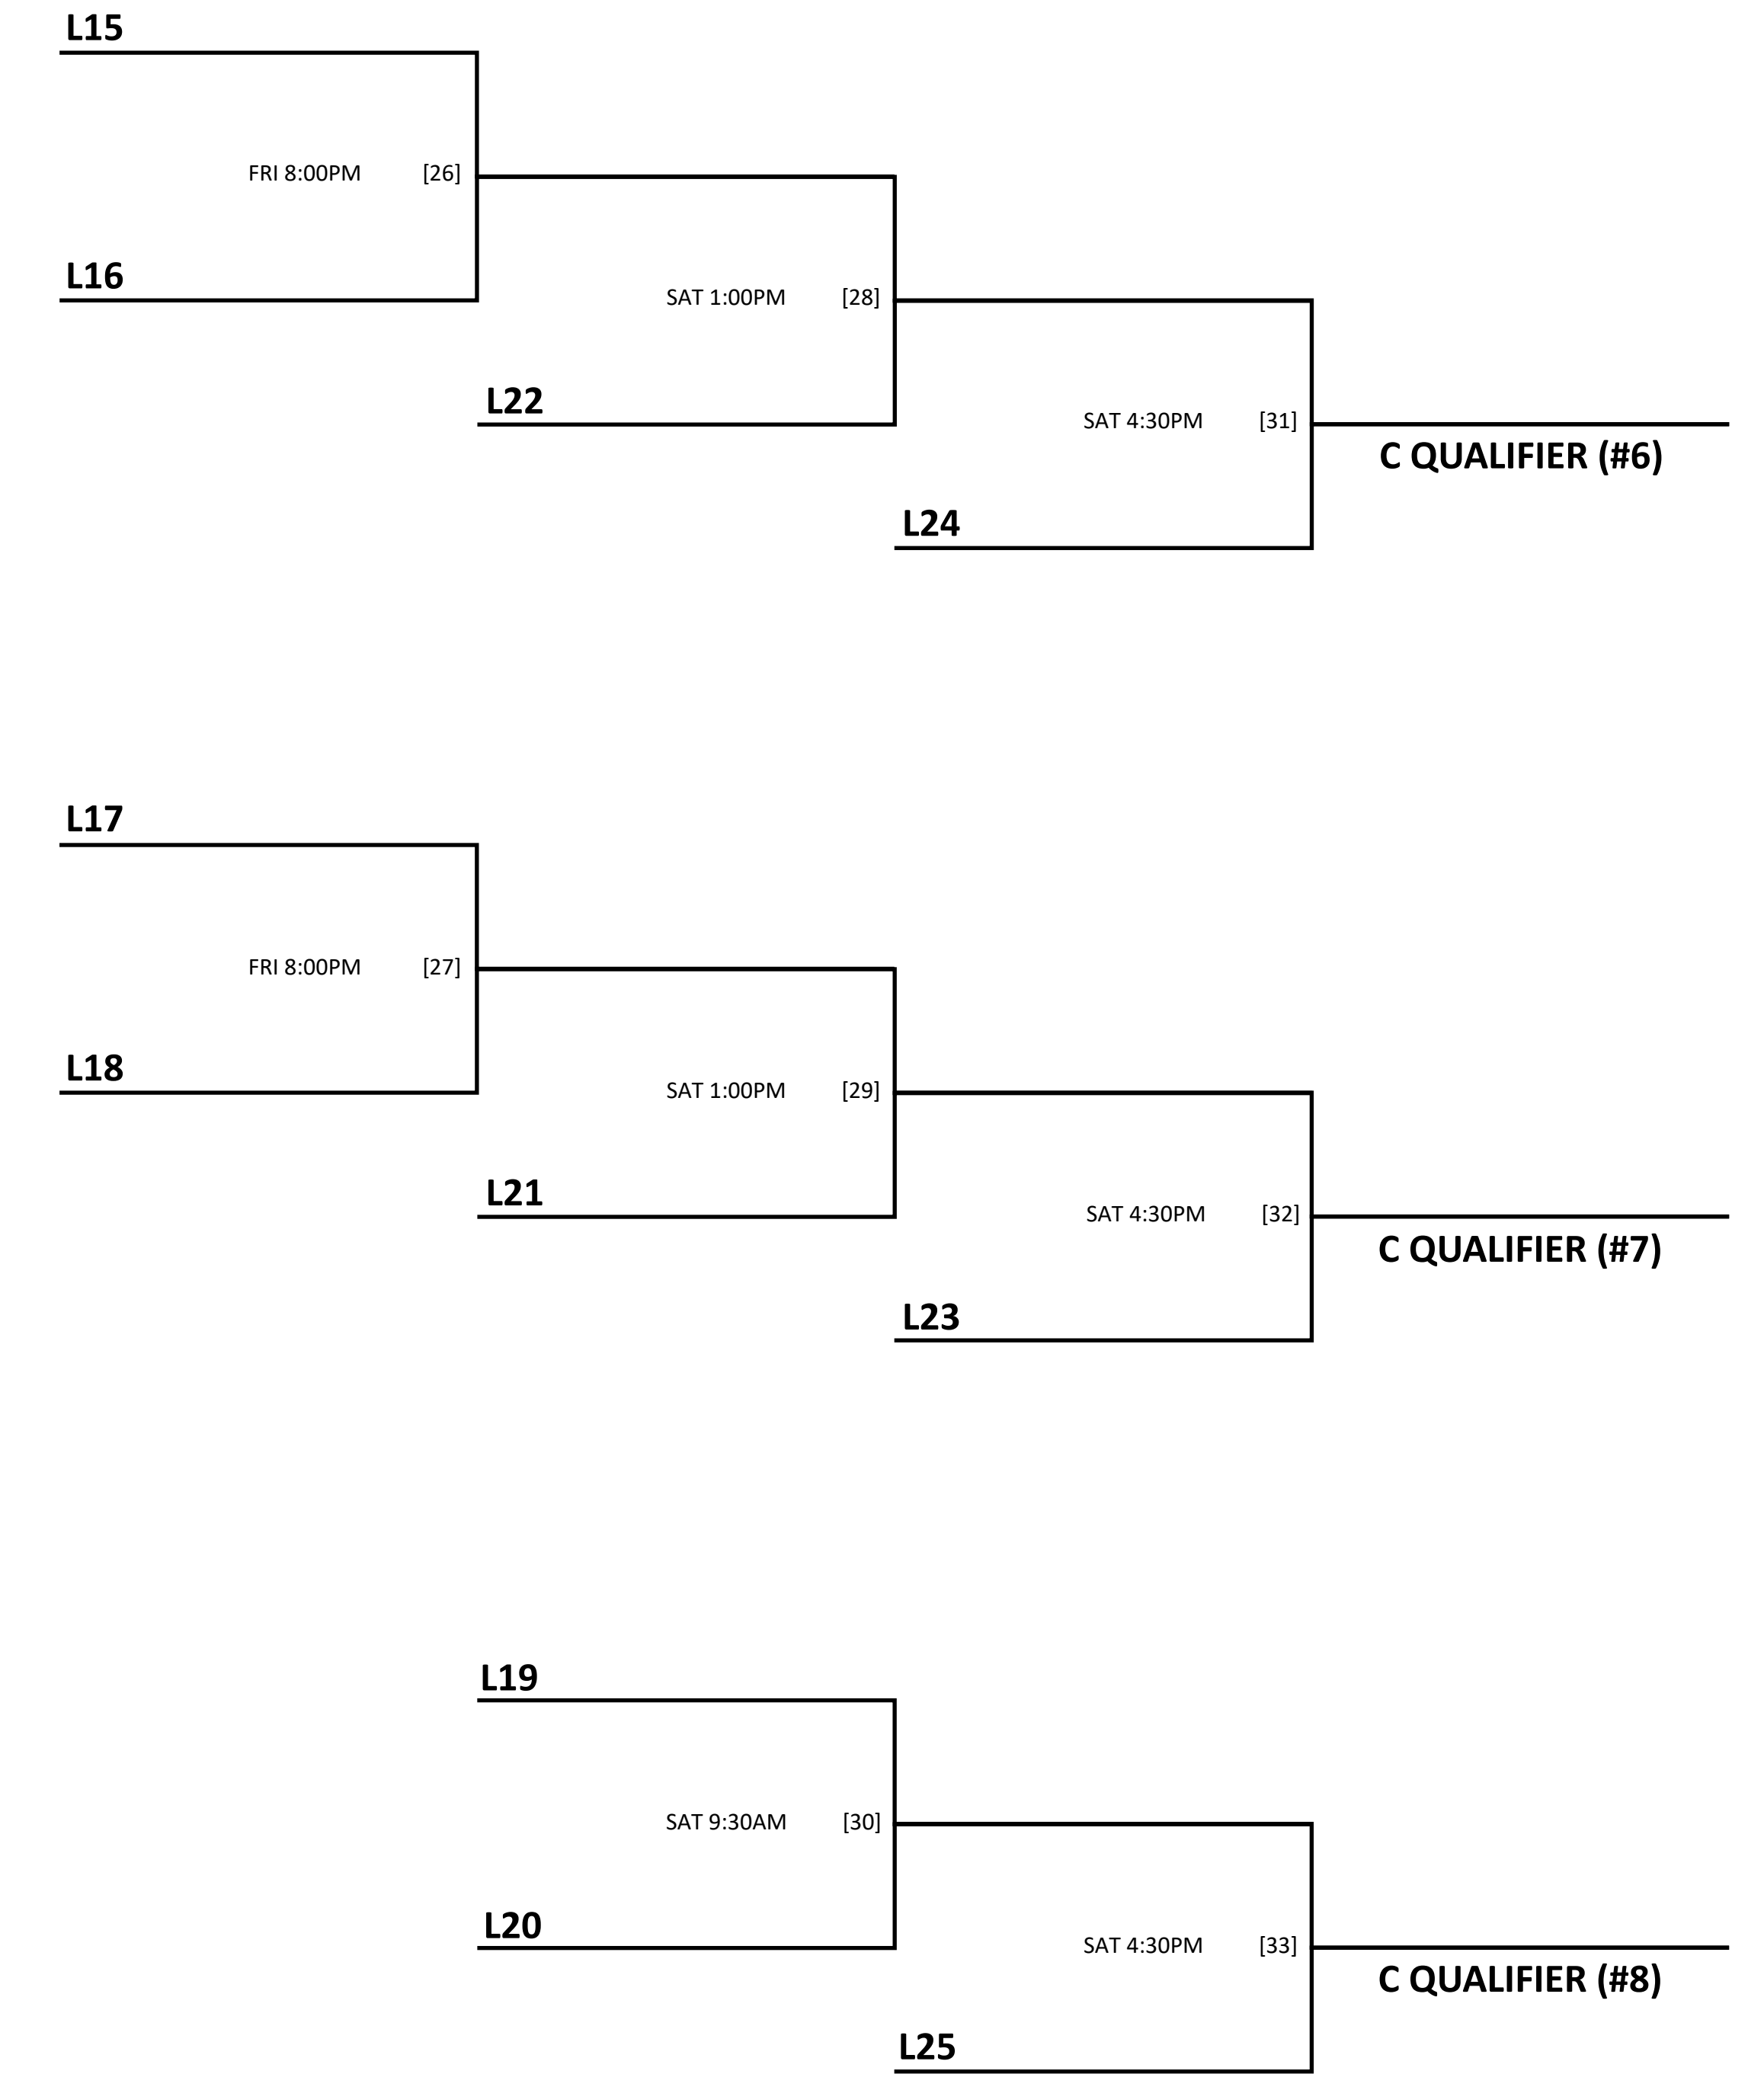

DRAW SCHEDULE

A EVENT

B EVENT

C EVENT

SCORESHEET

GAME	TIME	SHEET	TEAMS	SCORE	GAME	TIME	SHEET	TEAMS	SCORE	GAME	TIME	SHEET	TEAMS	SCORE
1	THU 4:30PM	1	GUSHUE vs. SMITH	-	13	FRI 4:30PM	8	W9 vs. W10	-	31	SAT 4:30PM	2	vs.	-
2	THU 4:30PM	8	SYMONDS vs. SKANES	-	14	FRI 4:30PM	2	W11 vs. W12	-	32	SAT 4:30PM	8	vs.	-
3	THU 4:30PM	2	GRATTAN vs. MANUEL	-	21	FRI 4:30PM	4	L9 vs. L10	-	33	SAT 4:30PM	4	vs.	-
4	THU 4:30PM	4	JONES vs. MACDOUGALL	-	22	FRI 4:30PM	1	L11 vs. L12	-	QF	SAT 8:00PM		QUARTERFINALS	
5	THU 8:00PM	1	MURPHY vs. GIBSON	-	19	FRI 8:00PM	8	W15 vs. W16	-	SF	SUN 9:30AM		SEMIFINALS	
6	THU 8:00PM	8	DEXTER vs. COLTER	-	20	FRI 8:00PM	2	W17 vs. W18	-	FINAL	SUN 1:00PM			-
7	THU 8:00PM	2	STEVENS vs. WEAGLE	-	26	FRI 8:00PM	1	L15 vs. L16	-					
8	THU 8:00PM	4	THOMPSON vs. THOMAS	-	27	FRI 8:00PM	4	L17 vs. L18	-					
9	FRI 9:30AM	2	W1 vs. W2	-	25	SAT 9:30AM	8	W21 vs. W22	-					
10	FRI 9:30AM	1	W3 vs. W4	-	30	SAT 9:30AM	1	L19 vs. L20	-					
11	FRI 9:30AM	4	W5 vs. W5	-	23	SAT 1:00PM	1	W19 vs. L14	-					
12	FRI 9:30AM	8	W7 vs. W8	-	24	SAT 1:00PM	4	W20 vs. L13	-					
15	FRI 1:00PM	2	L1 vs. L4	-	28	SAT 1:00PM	8	W5 vs. W5	-					
16	FRI 1:00PM	4	L2 vs. L3	-	29	SAT 1:00PM	2	vs.	-					
17	FRI 1:00PM	8	L5 vs. L7	-										
18	FRI 1:00PM	1	L6 vs. L8	-										

CHAMPIONSHIP